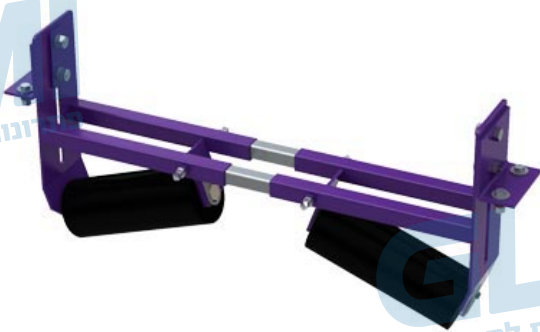

**RBP1S-M****ORDERING NUMBER: RBP1S-M****ITEM CODE: 74559**

Images are representative and may not match the specific item code you are viewing.

View additional information, instruction manuals and more at the links below.

Line

Belt Positioner™

Family

Belt Positioner™

**SPECIFICATIONS**

Size	Medium
Belt Width (mm)	450-600
Roller Material	Steel
Positioner Width (mm)	50-1400
Maximum Belt Tension (N/mm)	140
Maximum Belt Speed (M/sec)	5
Idler Roll Length (mm)	225
Idler Roll Diameter (mm)	125
Weight (kg)	38.4